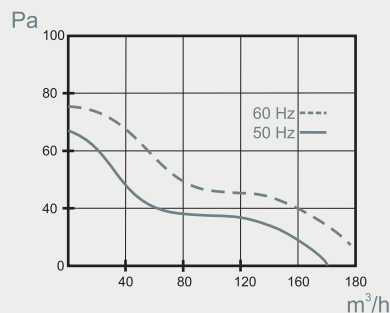

## MM OK 100

**LONG life**  
30.000h

### Dimensions /mm/

### Dimensions /mm/ With Shutter

### Performance curves